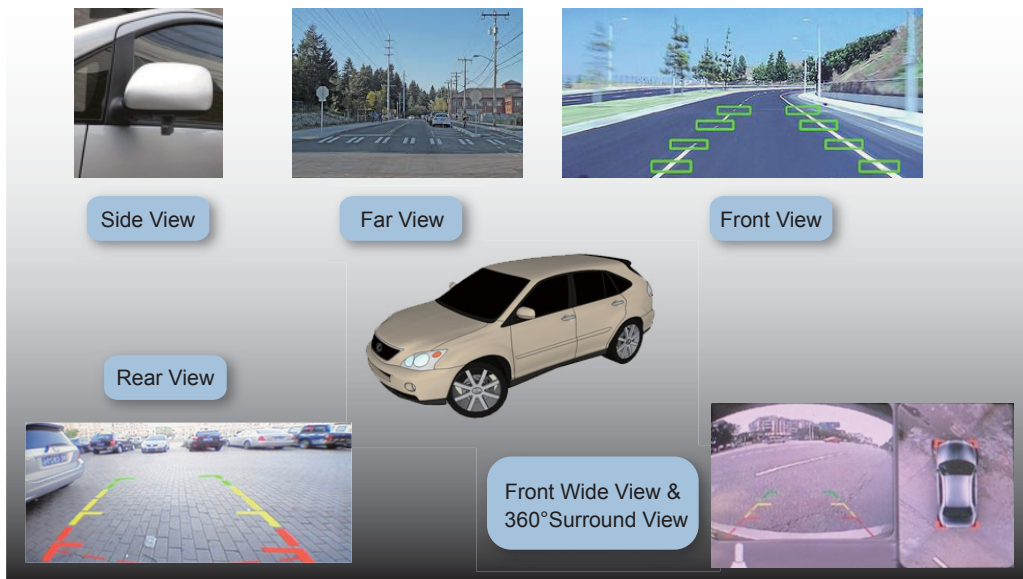

# Automotive Lens

- Super wide angle ideal for surrounded view.
- Sharp image quality with IR-correction, support up to 5MP sensors.
- Compact design with aspherical technology.
- TS16949 certified.
- Various image formats, i.e., 1/4", 1/3", 1/2.7" with customized service.
- IR cut off for option

Model No.	F14B0127IRM12	M14B01720W	M13B02118IR	M13B02420IR	M127B02820IR	M127B02620IRM12
Image Size (inch)	1/4"	1/4"	1/3"	1/3"	1/2.7"	1/2.7"
Focal Length (mm)	1.27	1.7	2.1	2.4	2.8	2.6
Aperture Ratio	2.1	2.0	1.8	2.0	2.0	2.0
TTL	16.75	15.79	24.5	18.15	22.86	20.9
Mount	M12 x 0.5	M12 x 0.5	M12 x 0.5	M12 x 0.5	M12 x 0.5	M12 x 0.5
FOV (HxV)	1/2.7"				110x82	124.6 x 67.5
	1/3"		130 x 96	104 x 81.5	98 x 73	100 x 73.5
	1/4"	185 x 155	128 x 88	96 x 71.5	81.5 x 61	73 x 54
Back Focal Length (mm)	3.98	2.89	6.25	4.56	6.36	4.3
Dimensions (ΦxL)mm	12 x 13.32	16 x 12.9	16 x 18.7	15x12.3	15.5 x 17	15 x 17.4
Water Proof	Yes	Yes	No	No	No	No